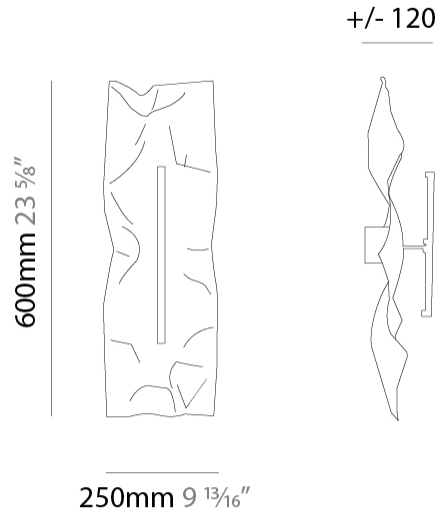

PROJECT
TYPE
SPECIFIER
QUANTITY
DATE

CRASH SURFACE

D132139-

base number Finish
Options

1. To build a product code in our configurator select the specify button on the base model # product page
2. To build a manual product code on this datasheet choose from the options listed below in blue font and add the suffix to the base model #

GENERAL

Series: Crash
Brand: Knikerboker
Division: Design
Mounting Type: Surface
Mounting Location: Wall

PHYSICAL

Shape: Rectangle
Length (mm): 600
Length (in): 23 ⁵/₈
Width (mm): 250
Width (in): 9 ¹³/₁₆
Height (mm): 120
Height (in): 4 ³/₄
Light Distribution: Indirect
Fixture Finish: EWH / EBK / MAN / COF / PRD / SLF / GLF / CLF / BRL
Fixture Material: Metal

ELECTRICAL

Lamp Type: LED
Total Output Wattage (W): 6
Dimming: 0-10V Dimming / Phase Dimming (120Vac Only)
Driver Included: Yes
Driver Location: Integrated
Driver Type: Constant Voltage - Universal - Non-dimming
Driver Class: Class 2
Input Voltage (V): 120 - 277
Output Voltage (V): 24
Upon Request: (Not included - see components) Remote: 0-10Vdc dimming / Phase dimming @120Vac only

LED

Number of LEDs: 1 strip
Color Temperature (°K): 3000
Max. Delivered Lumen (lm): 1100
CRI: >85 CRI
Lamp Life (hrs): 50000
Upon Request: 2700K

OPTICAL

RATINGS AND CERTIFICATIONS

Certified By: Certified for North American Standards
IP rating: IP20